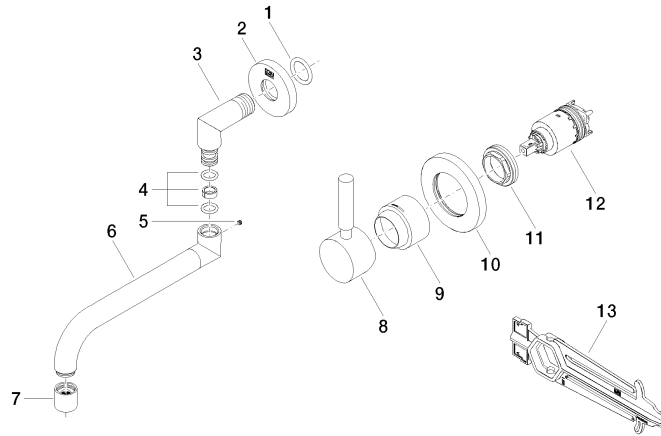

**META 02 Wall-mounted mixer with individual rosettes - Brushed Platinum**

---

36 880 625

- 227mm projection
- pivoting spout
- air-enriched flow
- rosette for spout Ø 55mm
- rosette for mixer Ø 78mm
- max. flow 7 l/min at 3 bar flow pressure
- lead-free

**Required miscellaneous**

---

**Concealed wall-mounted single-lever mixer on right -** 35 816 970 90

•NOTE:Not suitable for concealed installation.Connection by means of angle valves, mounted with screws to back wall.

**Required miscellaneous**

---

**Concealed wall-mounted single-lever mixer -** 35 860 970 90

•max. recess depth 95 mm  
•min. recess depth 80 mm

**META 02 Wall-mounted mixer with individual rosettes - Brushed Platinum**

36 880 625

**Spare parts list**

No.	Item Number	Name	Quantity used	Delivery time
1	90 14 10 026 00 90	seal	1	2
2	09 27 22 503-06	rosette	1	10
3	09 11 03 013 10-06	connection	1	10
4	90 14 15 020 00 90	gasket kit	1	2
5	90 31 11 038 00 90	pin	1	2
6	04 28 25 078 10-06	spout	1	10
7	90 23 01 019 00-06	aerator	1	10
8	90 20 62 040 00-06	handle	1	10
9	09 11 02 530-06	cover	1	10
10	90 27 62 011 00-06	rosette	1	10
11	09 24 04 105 90	nut	1	2
12	90 15 05 064 01 90	cartridge	1	2
13	90 30 09 064 00 90	key	1	2